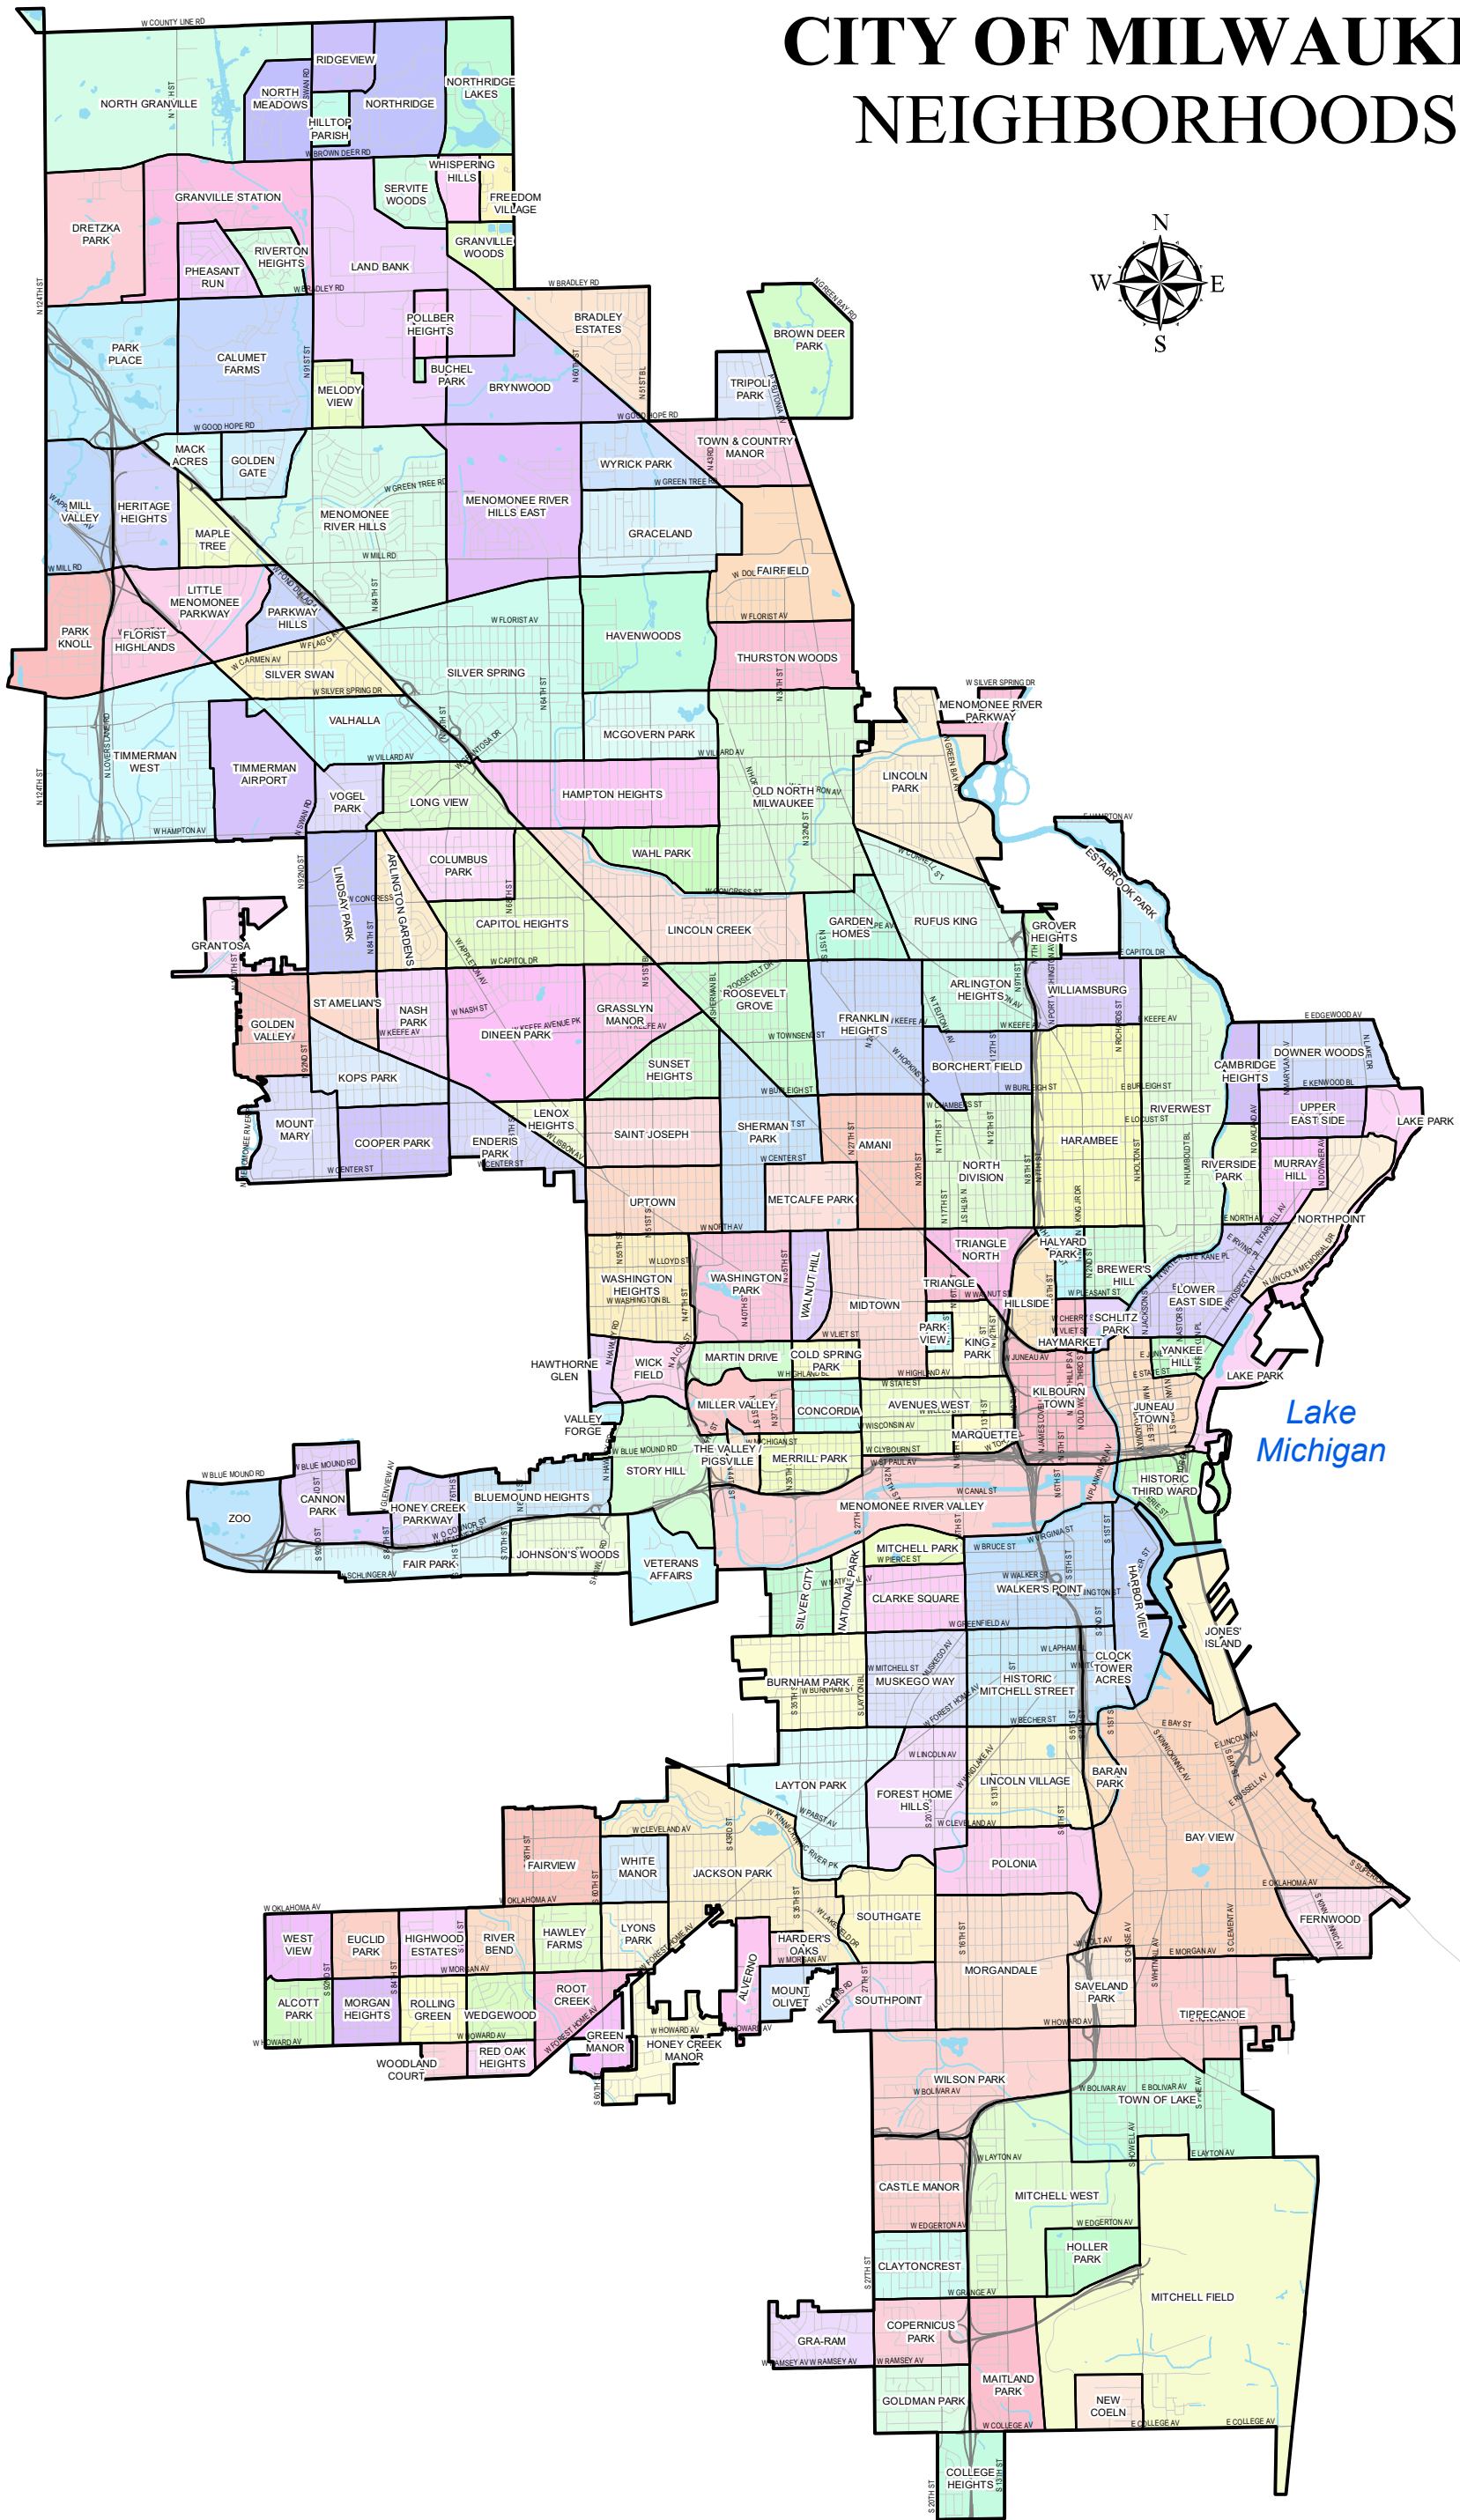

# CITY OF MILWAUKEE NEIGHBORHOODS

Lake Michigan